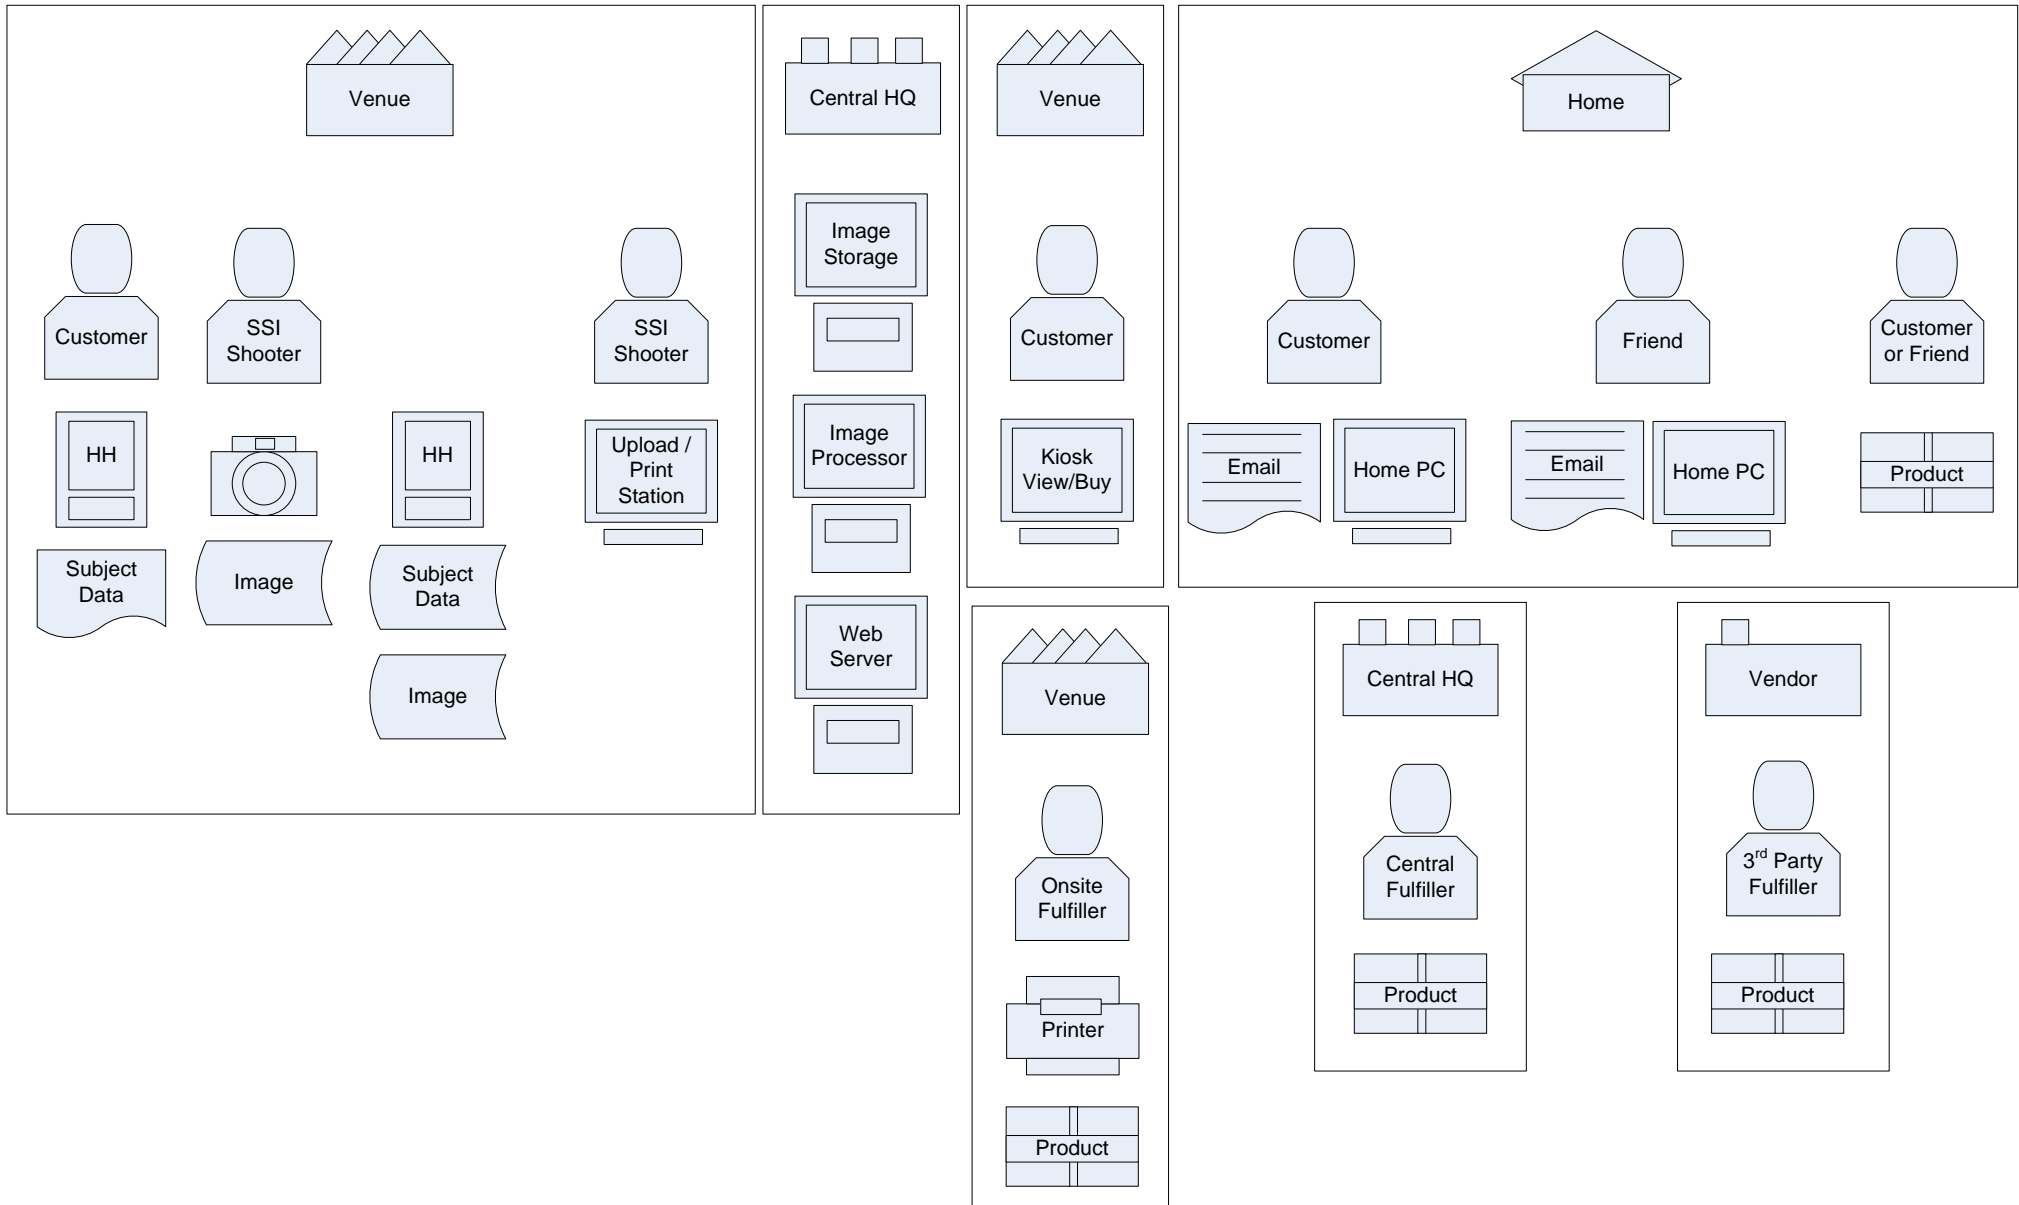

SharpShooter Imaging – Web Application

Major Technology Components

SharpShooter Imaging – Web Application

Actors and Process Model

SharpShooter Imaging – Web Application

Capture – 1 Hand-Held, Shooter Input

SharpShooter Imaging – Web Application

Capture – 2 Hand-Held, Shooter Input

SharpShooter Imaging – Web Application

Capture – 1 Hand-Held, Customer Input

SharpShooter Imaging – Web Application Capture – No-Tech