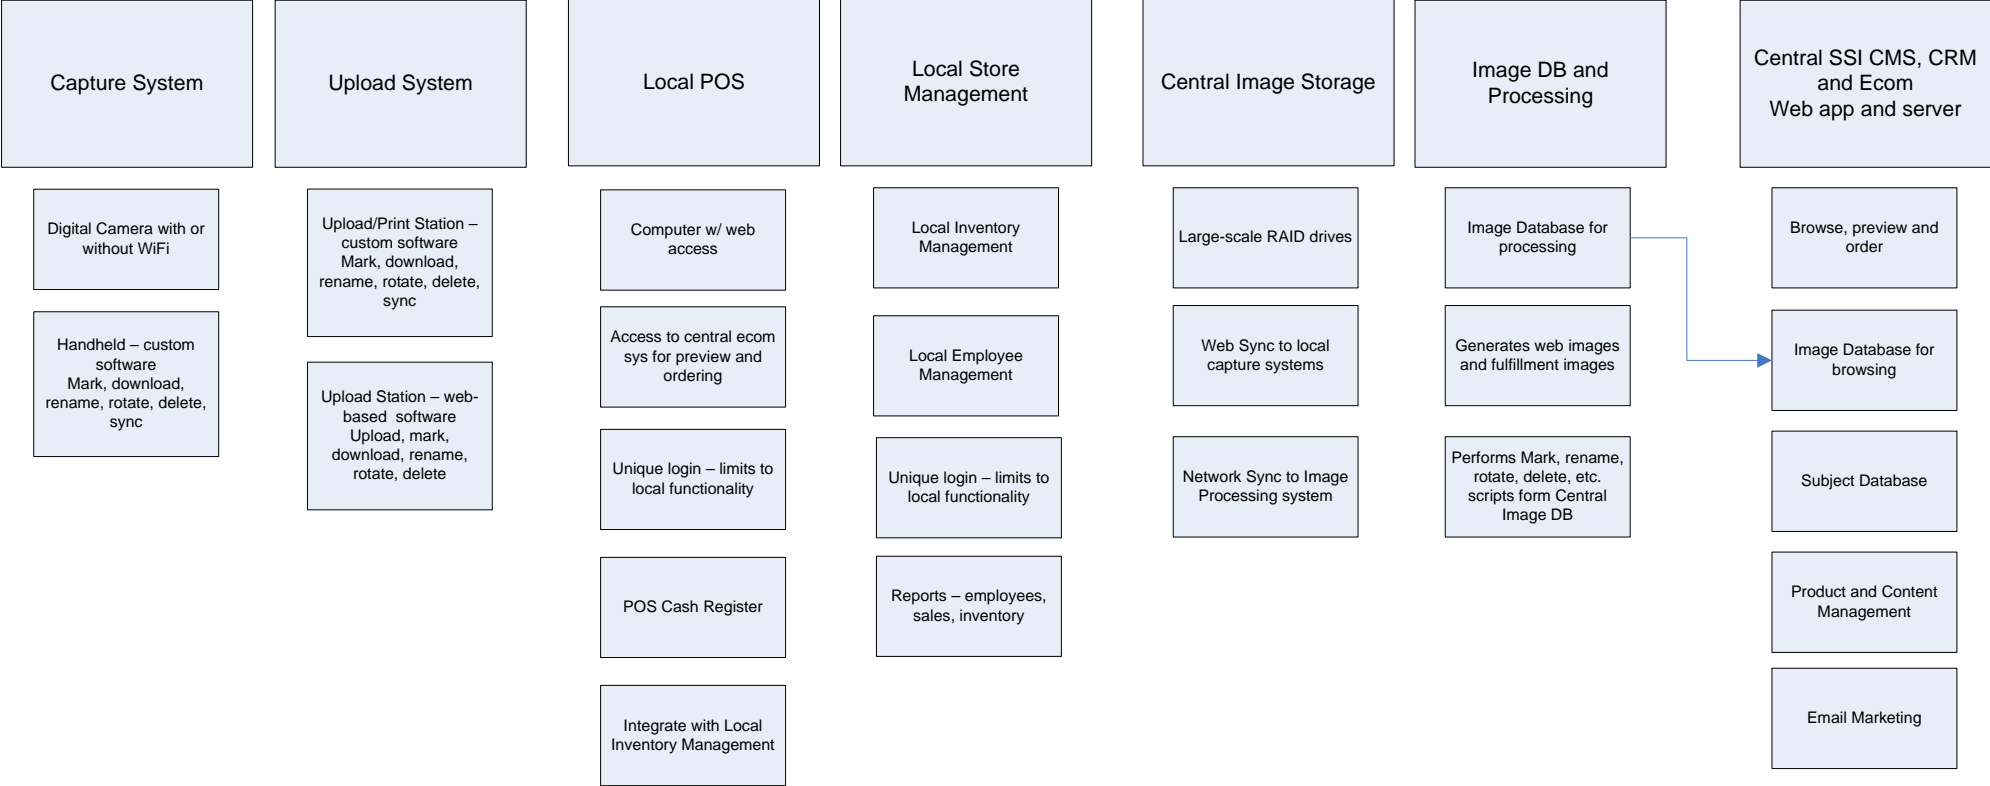

SharpShooter Imaging – Web Application

Major Technology Components

SharpShooter Imaging – Web Application

Actors and Process Model

SharpShooter Imaging – Web Application

Capture – 1 Hand-Held, Shooter Input

SharpShooter Imaging – Web Application

Capture – 2 Hand-Held, Shooter Input

SharpShooter Imaging – Web Application

Capture – 1 Hand-Held, Customer Input

SharpShooter Imaging – Web Application Capture – No-Tech